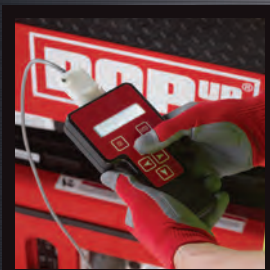

LOW LEVEL MACHINE TO FEATURE INTELLIGENT SAFETY AND MONITORING

DATA PAD

EMERGENCY OFF

SCAN TO SEE MORE

EMERGENCY LOWER

HANDS PROTECTED OPERATION

it's safe and simple...

+44 (0)1244 833 933