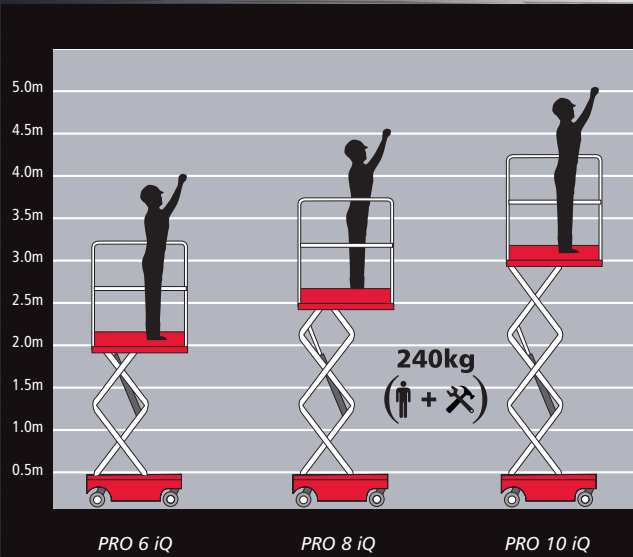

LOW LEVEL MACHINE TO FEATURE INTELLIGENT SAFETY AND MONITORING

DATA PAD

EMERGENCY OFF

SCAN TO SEE MORE

EMERGENCY LOWER

HANDS PROTECTED OPERATION

it's safe and simple...

+44 (0)1244 833 933

Dimensions

	PRO 6 iQ	PRO 8 iQ	PRO 10 iQ
Maximum Working Height	4.0m	4.5m	5.0m
Maximum Platform Height	2.0m	2.5m	3.0m
Platform Capacity (SWL)	240kg	240kg	240kg
Working Foot Print	120cm x 70cm	120cm x 70cm	120cm x 70cm
Overall Width	0.7m	0.7m	0.7m
Overall Length	1.2m	1.2m	1.2m
Stowed Height	1.7m	1.8m	1.8m
Gross Weight	310kg	350kg	370kg